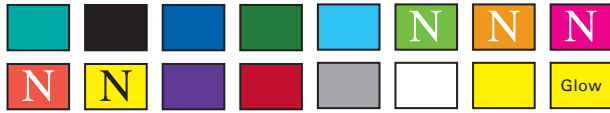

## 7153 Plastic Wristband

Plastic wristband with single use snap closure.  
Available in lots of 500 pcs only.

**Dimensions:** 3/4" x 10"      **Imprint:** 3/8" x 3 1/2"

	500	1000	2500+	
Silkscreen	0,58	0,52	0,42	(C)

## 7155 Vinyl Wristband

Vinyl wristband with single use snap closure.  
Available in lots of 500 pcs only.

**Dimensions:** 3/4" x 10"      **Imprint:** 3/8" x 3 1/2"

	500	1000	2500+	
Silkscreen	0,64	0,58	0,48	(C)