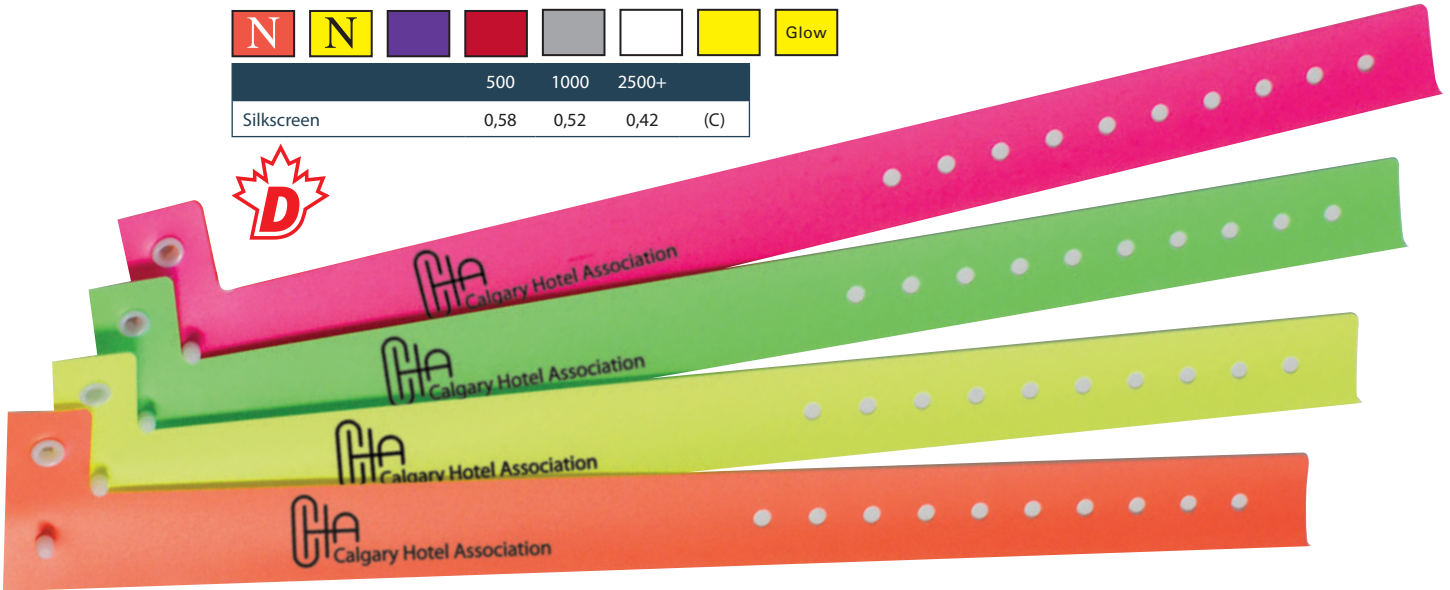

## 7153 Plastic Wristband

Plastic wristband with single use snap closure.  
Available in lots of 500 pcs only.

**Dimensions:** 3/4" x 10"      **Imprint:** 3/8" x 3 1/2"

	500	1000	2500+	
Silkscreen	0,58	0,52	0,42	(C)

## 7155 Vinyl Wristband

Vinyl wristband with single use snap closure.  
Available in lots of 500 pcs only.

**Dimensions:** 3/4" x 10"      **Imprint:** 3/8" x 3 1/2"

	500	1000	2500+	
Silkscreen	0,64	0,58	0,48	(C)

**Silkscreen Set-up:** \$72.00 (G) per color, per location. **Optional 4CP** available call for pricing. **Free virtual proof** with supplied file  
**Production:** 10 -15 days after proof approval.

Prices subject to change without notice. Please check [www.islinecanada.com](http://www.islinecanada.com) for current pricing