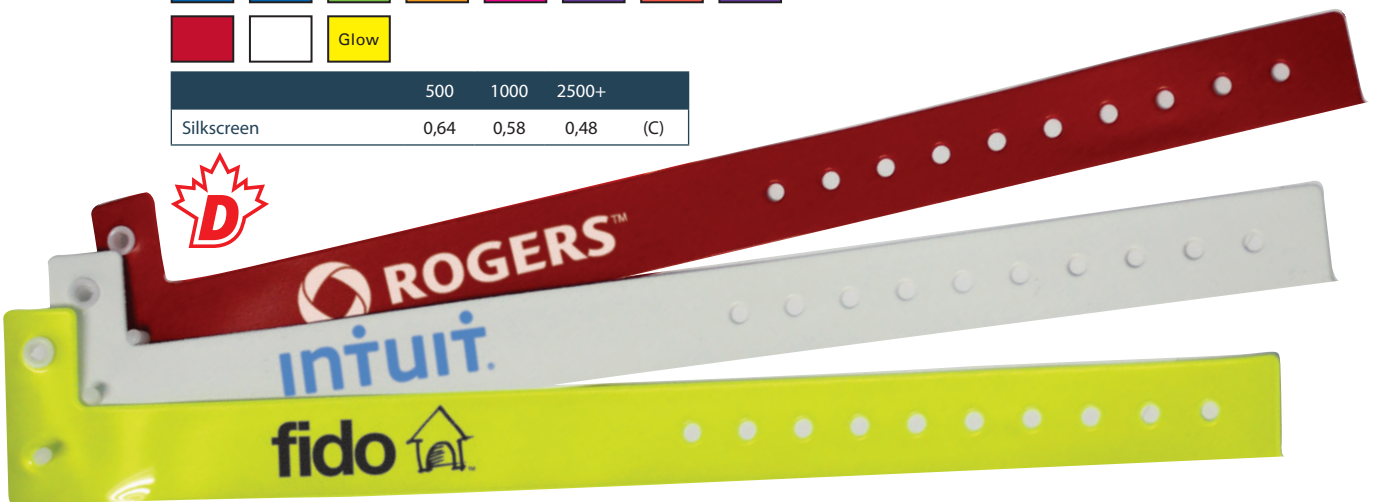

## 7153 Plastic Wristband

Plastic wristband with single use snap closure.  
Available in lots of 500 pcs only.

**Dimensions:** 3/4" x 10"      **Imprint:** 3/8" x 3 1/2"

	500	1000	2500+	
Silkscreen	0,58	0,52	0,42	(C)

## 7155 Vinyl Wristband

Vinyl wristband with single use snap closure.  
Available in lots of 500 pcs only.

**Dimensions:** 3/4" x 10"      **Imprint:** 3/8" x 3 1/2"

	500	1000	2500+	
Silkscreen	0,64	0,58	0,48	(C)

**Silkscreen Set-up:** \$72.00 (G) per color, per location. **Optional 4CP** available call for pricing. **Free virtual proof** with supplied file  
**Production:** 10 -15 days after proof approval.

Prices subject to change without notice. Please check [www.islinecanada.com](http://www.islinecanada.com) for current pricing