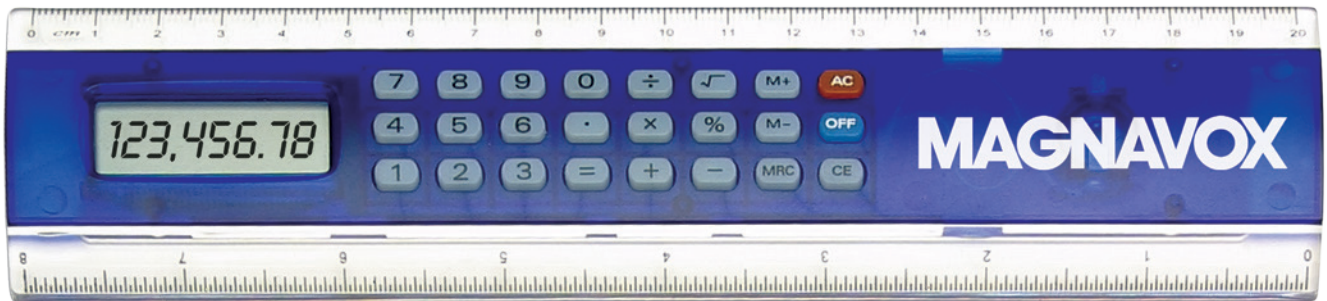

9054 Ultra-Thin ePhone Calculator

This ultra-thin calculator, with polished chrome edging, is styled like some of the more popular mobile phones on the market today.

Dimensions: 2 1/2" x 4 3/8" **Imprint:** 1 1/2" x 1/2"

7 lbs. (100 pcs.)

	100	250	500+	
Silkscreen	4,29	4,09	3,99	(C)
Additional colors	1,45	0,85	0,65	(C)

While Quantities Last. Inventory Subject To Prior Sale.

9047 8" Ruler Calculator

Ruler calculator does it all. These two features combine in one unique item to eliminate loss time due to searching for that hard to find calculator and ruler.

Dimensions: 8 1/4" x 2" **Imprint:** 1" x 2"

18 lbs. (100 pcs.)

	100	250	500+	
Silkscreen	3,29	3,19	3,09	(C)
Additional colors	1,45	0,85	0,65	(C)

While Quantities Last. Inventory Subject To Prior Sale.

Set-up: \$60.00 (G). PMS Colour Available upon request at no additional charge.