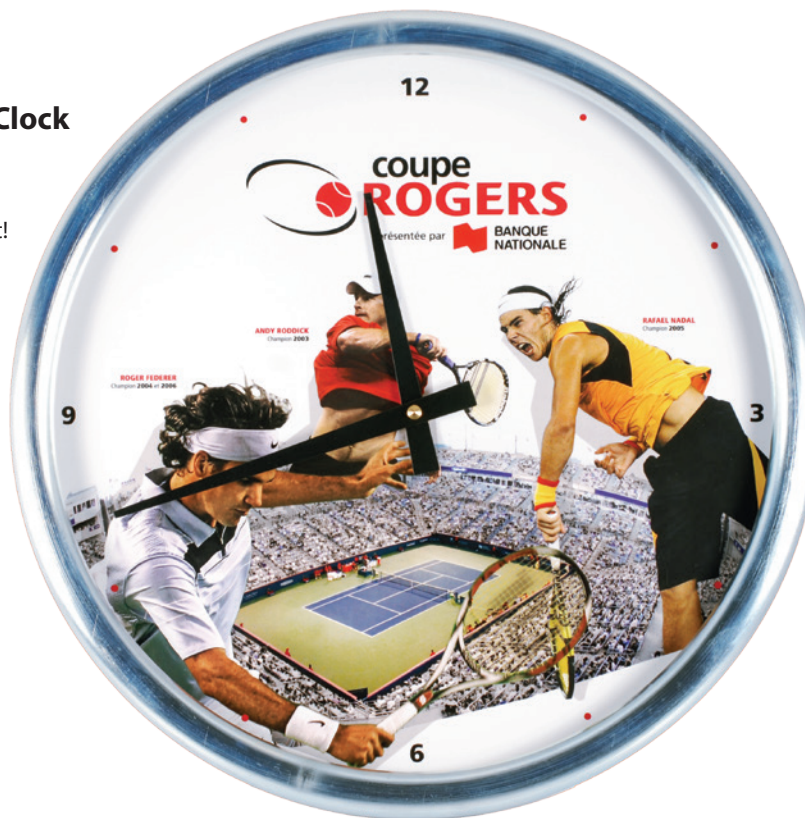

9513 13" Magnum Brushed Metal Wall Clock with Glass Lens

Oversized wall clocks - when your logo absolutely, positively has to be seen. Virtually Silent Clock Movement!

Dimensions: 13 1/4" dia. **Imprint:** 11 3/4" dia.

4 lbs. (1 pc.)   

| | | | | | |
|-----------------|-------|-------|-------|-------|-----|
| | 25 | 50 | 100 | 250+ | |
| 4 Color Process | 68,50 | 61,50 | 59,50 | 56,50 | (C) |

Side View

Side View

9515 10" Sterling Metal Wall Clock with Glass Lens

When your logo absolutely, positively, has to be seen. Virtually Silent Clock Movement!

Dimensions: 10" dia. **Imprint:** 8" dia.

1 3/4 lbs. (1 pc.)   

| | | | | | |
|-----------------|-------|-------|-------|-------|-----|
| | 25 | 50 | 100 | 250+ | |
| 4 Color Process | 36,50 | 31,95 | 29,95 | 28,95 | (C) |