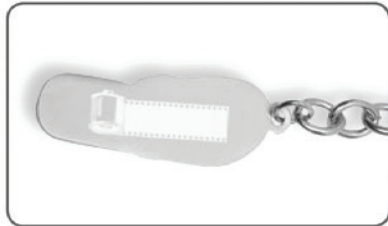

1173 Globe Keyholder

Dimensions: 1 1/2" Dia. Imprint: 1" Dia.

	100	250	500	1000+	
Laser	3,39	3,09	2,89	2,69	(C)

While Quantities Last. Inventory Subject To Prior Sale.

Gift Box Included with all metal keyholders

1176 Sandal Key Charm

These custom imprinted metal key chains and key holders are elegant and a classic way to make your brand stand out.

Dimensions: 4" x 5/8" Imprint: 1" x 1/4"

	100	250+	
Laser	3,29	2,99	(C)
2nd Side Laser	1,00	0,80	(C)

While Quantities Last. Inventory Subject To Prior Sale.

1177 Chili Pepper Key Charm

These custom imprinted metal key chains and key holders are elegant and a classic way to make your brand stand out.

Dimensions: 3 1/2" x 3/4" Imprint: 1/2" x 1/2"