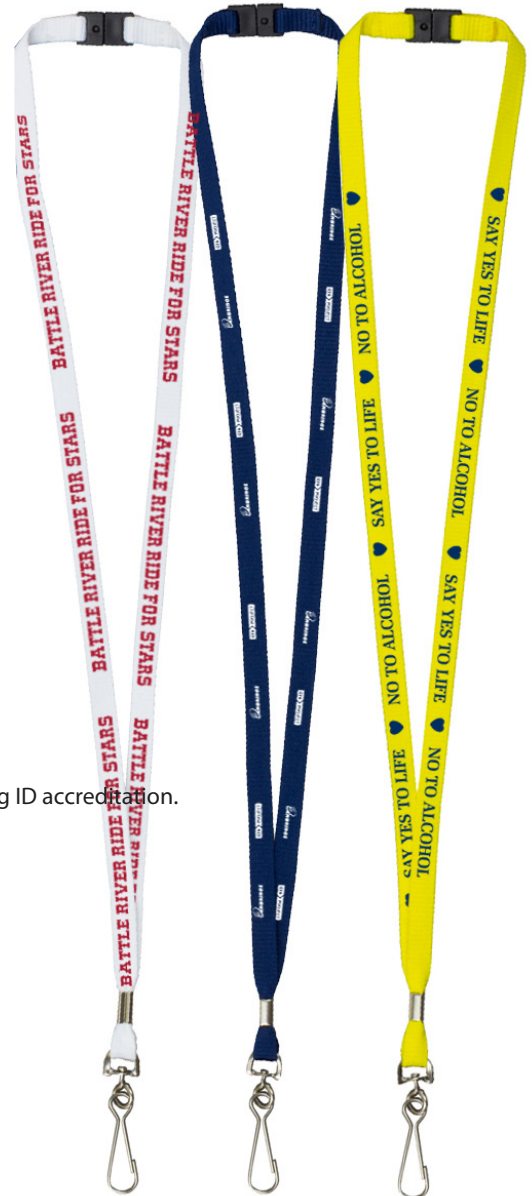

## LA38BBA 3/8" Domestic Silkscreen Lanyard (Breakaway Bulldog Clip)

These silkscreen lanyards provide ease and convenience for wearing ID accreditation. This product is a great compliment to our badge Holders.

**Dimensions:** 3/8" x 18" **Imprint:** 1/4" x 13"

3 lbs.  
(100 pcs.)

|                         | 100  | 250  | 500  | 1000+ |     |
|-------------------------|------|------|------|-------|-----|
| Silkscreen (LA38BBA)    | 3,30 | 2,90 | 2,60 | 2,50  | (C) |
| No Imprint (LA38BBA-NP) | 1,35 | 1,24 | 1,15 | 1,07  | (C) |

## LA38SBA 3/8" Domestic Silkscreen Lanyard (Breakaway Swivel Clip)

These silkscreen lanyards provide ease and convenience for wearing ID accreditation. This product is a great compliment to our badge Holders.

**Dimensions:** 3/8" x 18" **Imprint:** 1/4" x 13"

3 lbs.  
(100 pcs.)

|                         | 100  | 250  | 500  | 1000+ |     |
|-------------------------|------|------|------|-------|-----|
| Silkscreen (LA38SBA)    | 3,30 | 2,90 | 2,60 | 2,50  | (C) |
| No Imprint (LA38SBA-NP) | 1,35 | 1,24 | 1,15 | 1,07  | (C) |