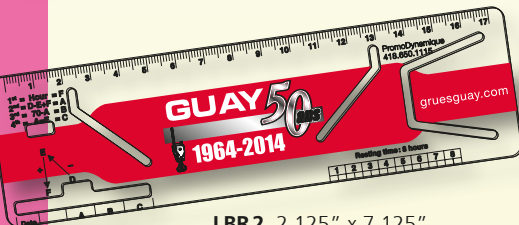

LBR 4 2.125" x 9"

LBR 1 2" x 7.125"

LBR 2 2.125" x 7.125"

LBR 6 2" x 7.125"

CUSTOM TEMPLATES ON QUOTATION

LBR 7 2" x 7.125"

LBR 10 2" x 7.125"

4 COLOR PROCESS AVAILABLE ON QUOTATION

LBR 12 2.25" x 8.125"

LBR 3 2.44" x 8.81"

Shown at 38% of actual size

LBR 8 2.25" x 8.5"

ANY BLEED EDGE

LBR 9 2" x 9.25"

100 250 500 1000 2500

STOCK SHAPE LOGBOOK RULERS