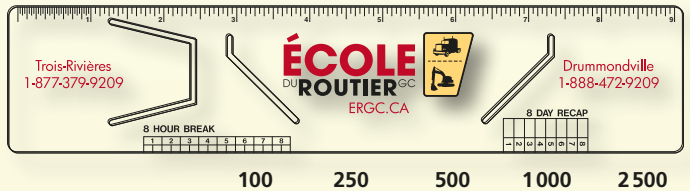

LBR 4 2.125" x 9"

LBR 1 2" x 7.125"

LBR 2 2.125" x 7.125"

LBR 6 2" x 7.125"

CUSTOM TEMPLATES ON QUOTATION

LBR 7 2" x 7.125"

LBR 10 2" x 7.125"

4 COLOR PROCESS AVAILABLE ON QUOTATION

LBR 12 2.25" x 8.125"

LBR 3 2.44" x 8.81"

Shown at 38% of actual size

LBR 8 2.25" x 8.5"

ANY BLEED EDGE

LBR 9 2" x 9.25"

100 250 500 1000 2500

STOCK SHAPE LOGBOOK RULERS