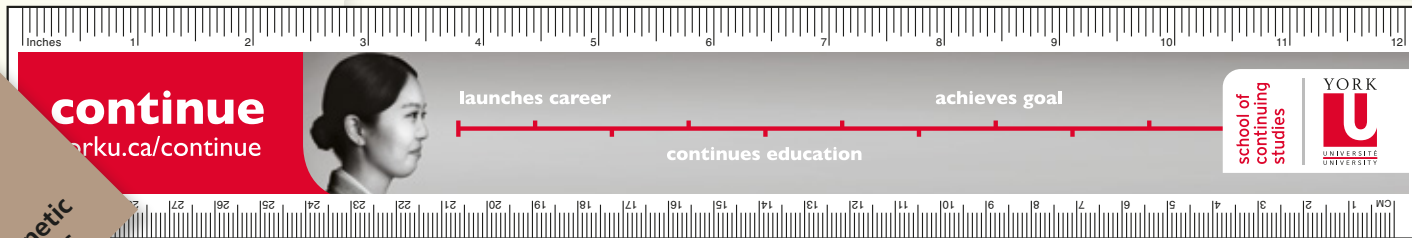

Magnetic Rulers

RS 37-4CP 2" x 12.25"

RS 36-4CP 1.5" x 12.25"

RS 32-4CP
1.5" x 6.25"

RS 31-4CP 1" x 6.25"

500 1000 2500 5000

Shown at
60%
of actual
size

ANY
BLEED
EDGE

MAGNETIC RULERS

Free virtual proof with supplied file (see inside back cover for complete details)

SCREEN-PRINTED at 76 lpi, any bleed edge

Copy changes in multiples of 250 add \$25 (G) per color

1 custom PMS color included