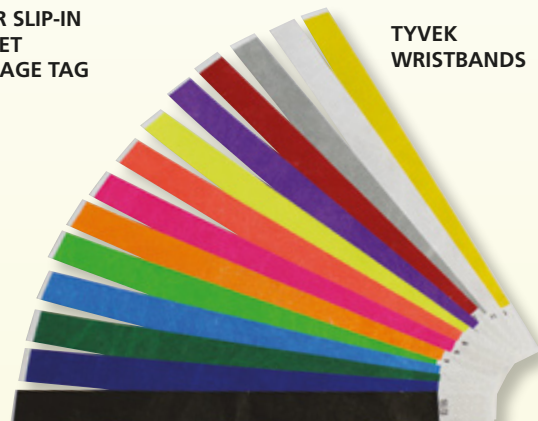

LANYARDS

LA38B-NP .375" x 36"
Bulldog clip

LA38S-NP .375" x 36"
Swivel clip

ADHESIVE CLEAR VINYL POCKETS

VP3 3.5" x 4"

VP4 2.63" x 2.63"

VP5 2.36" x 3.78"

VP1 2.36" x 3.5"

CPB1 2.5" x 7.25"

CPB2 3" x 7.25"

CLEAR POLYPRO BAGS

CPB3 3.75" x 8"

ARVLT40 2.5" x 4.25"

CLEAR SLIP-IN POCKET LUGGAGE TAG

PAC 2" x 3.5"

ADDRESS CARD

TYVEK WRISTBANDS

A7150 .75" x 10"

500 1000 2500 5000

ACCESSORIES may be used to produce a wide variety of customized products

All are normally in stock and packaged in bulk for immediate delivery

For optional application to Artech products allow 5 to 10 additional working days to normal production times to allow for manual assembly in our plant

CLEAR SLIP-IN POCKET LUGGAGE TAG

Item	Dimensions	100	250	500	1000	2500
ARVLT40	2.5" X 4.25"	1.25	1.15	1.05	1.00	.95

BLANK FLAT LANYARDS 0.375" x 36"

Available colors:

Item	Dimensions	100	250	500	1000	2500
LA38S-NP	Swivel clip	1.25	1.05	.95	.89	.85
LA38B-NP	Bulldog clip	1.25	1.05	.95	.89	.85